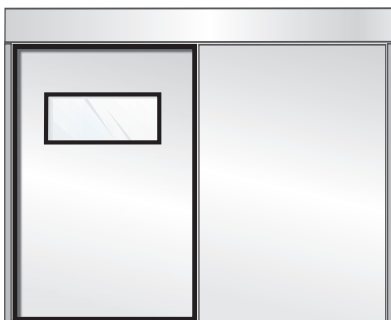

Hoja acero inoxidable + panel acero inoxidable
Stainless steel door + Stainless Steel panel